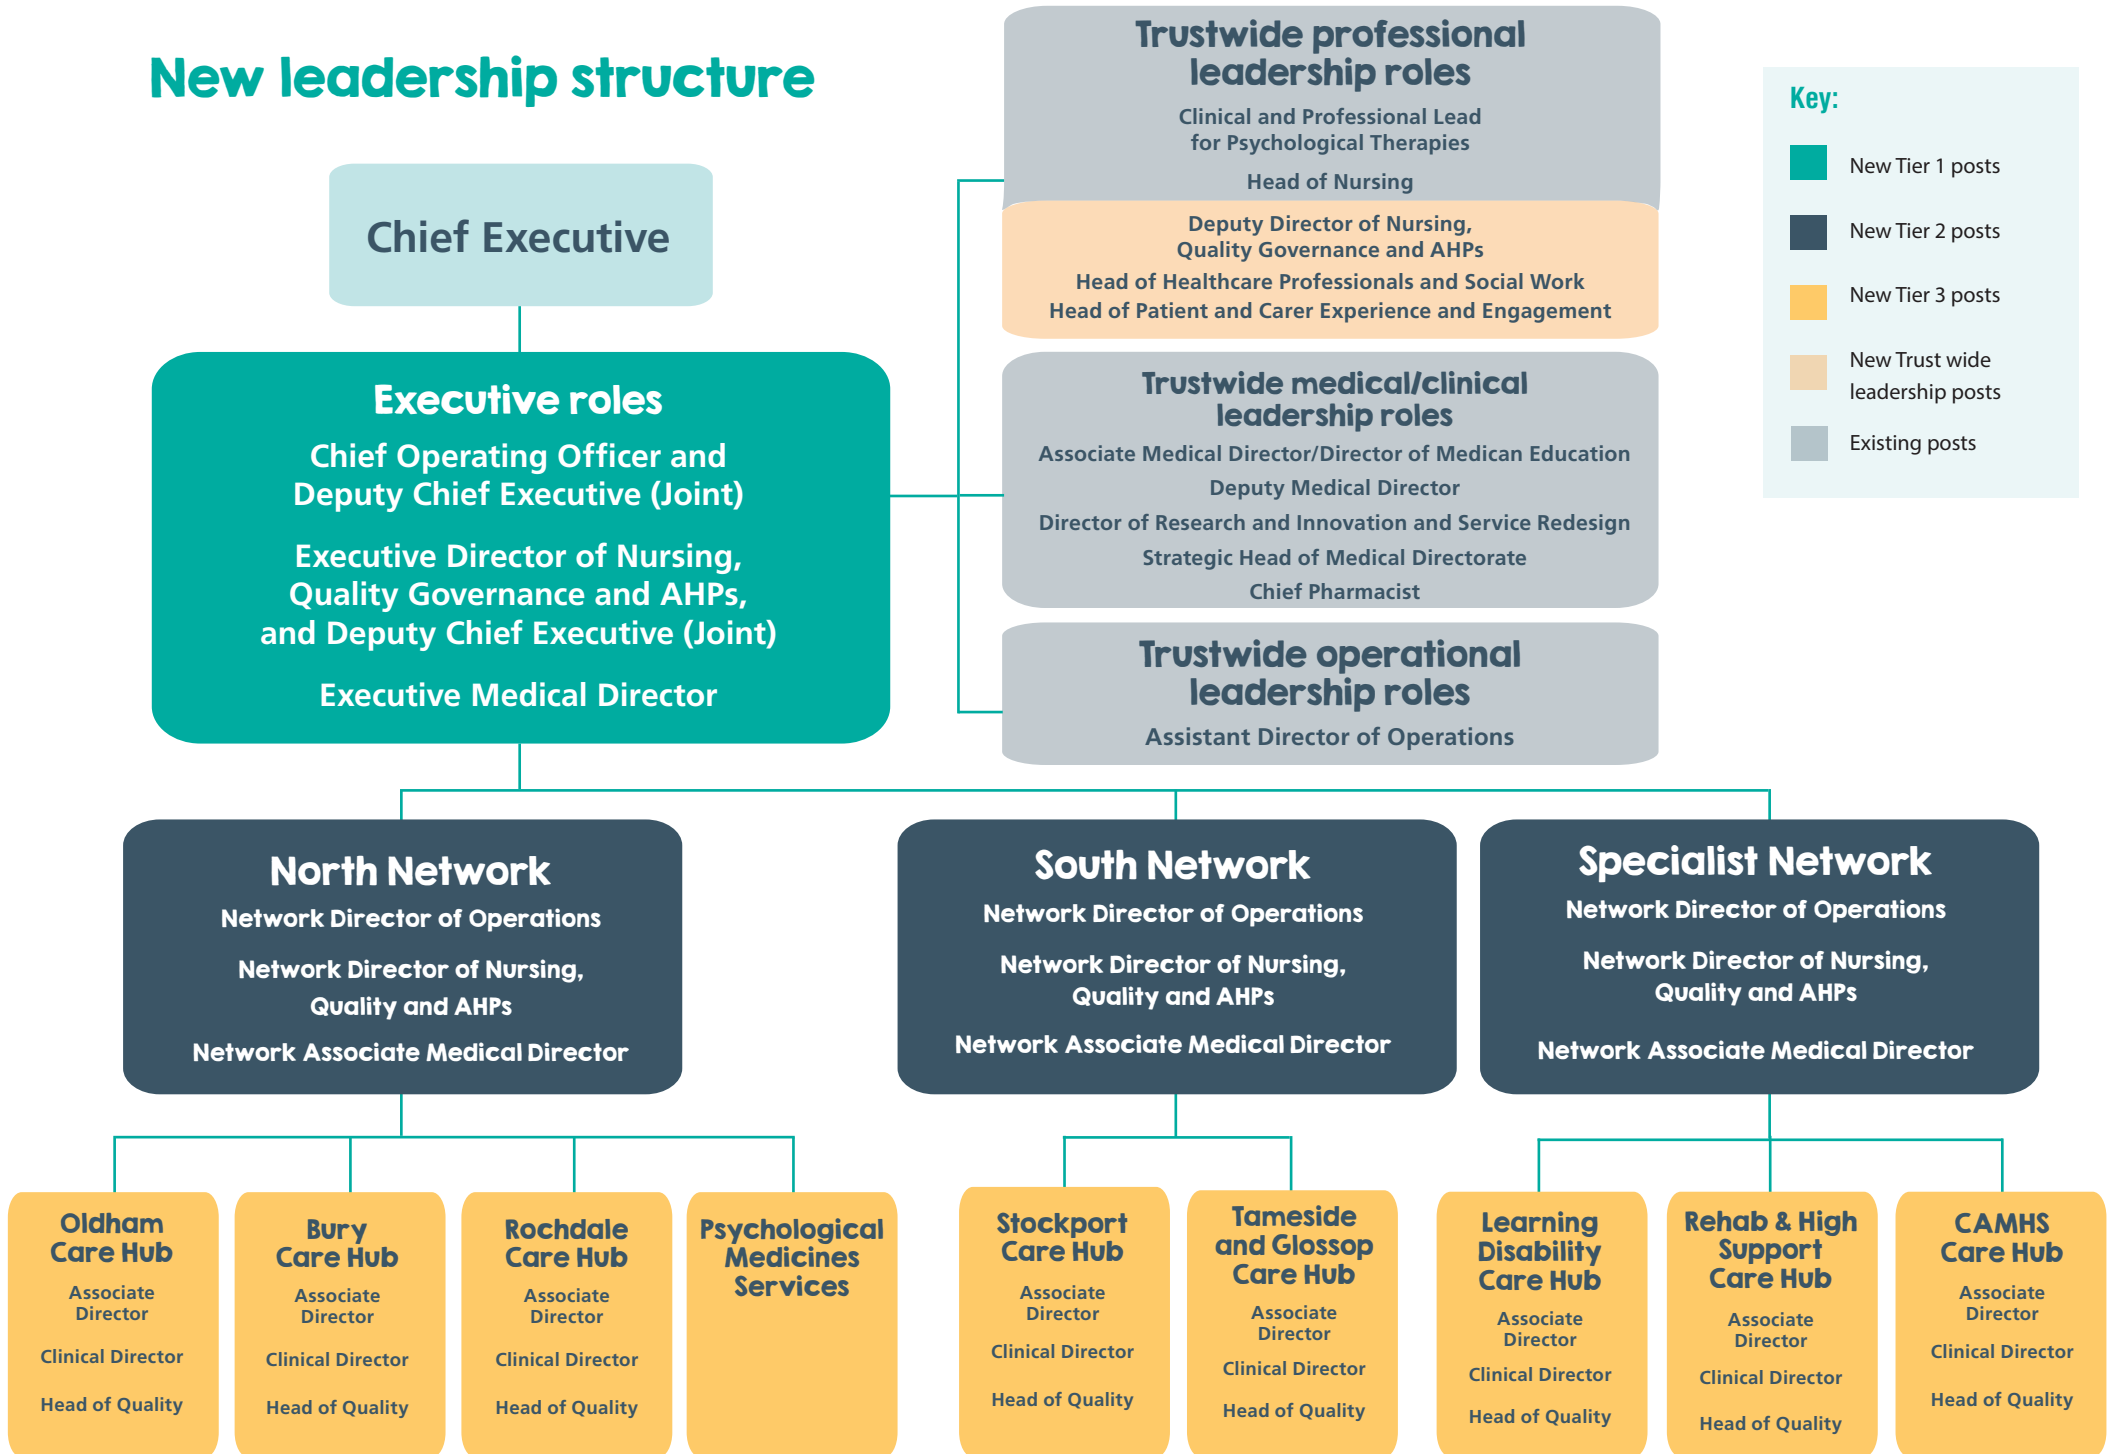

New leadership structure

New leadership structure

To see the full network and care hub structures please contact the lead manager in that area.

New leadership structure

Key:

- New Tier 1 posts
- New Tier 2 posts
- Existing posts
- New Tier 3 posts
- New Trust wide leadership posts

To see the full network and care hub structures please contact the lead manager in that area.

New leadership structure

To see the full network and care hub structures please contact the lead manager in that area.