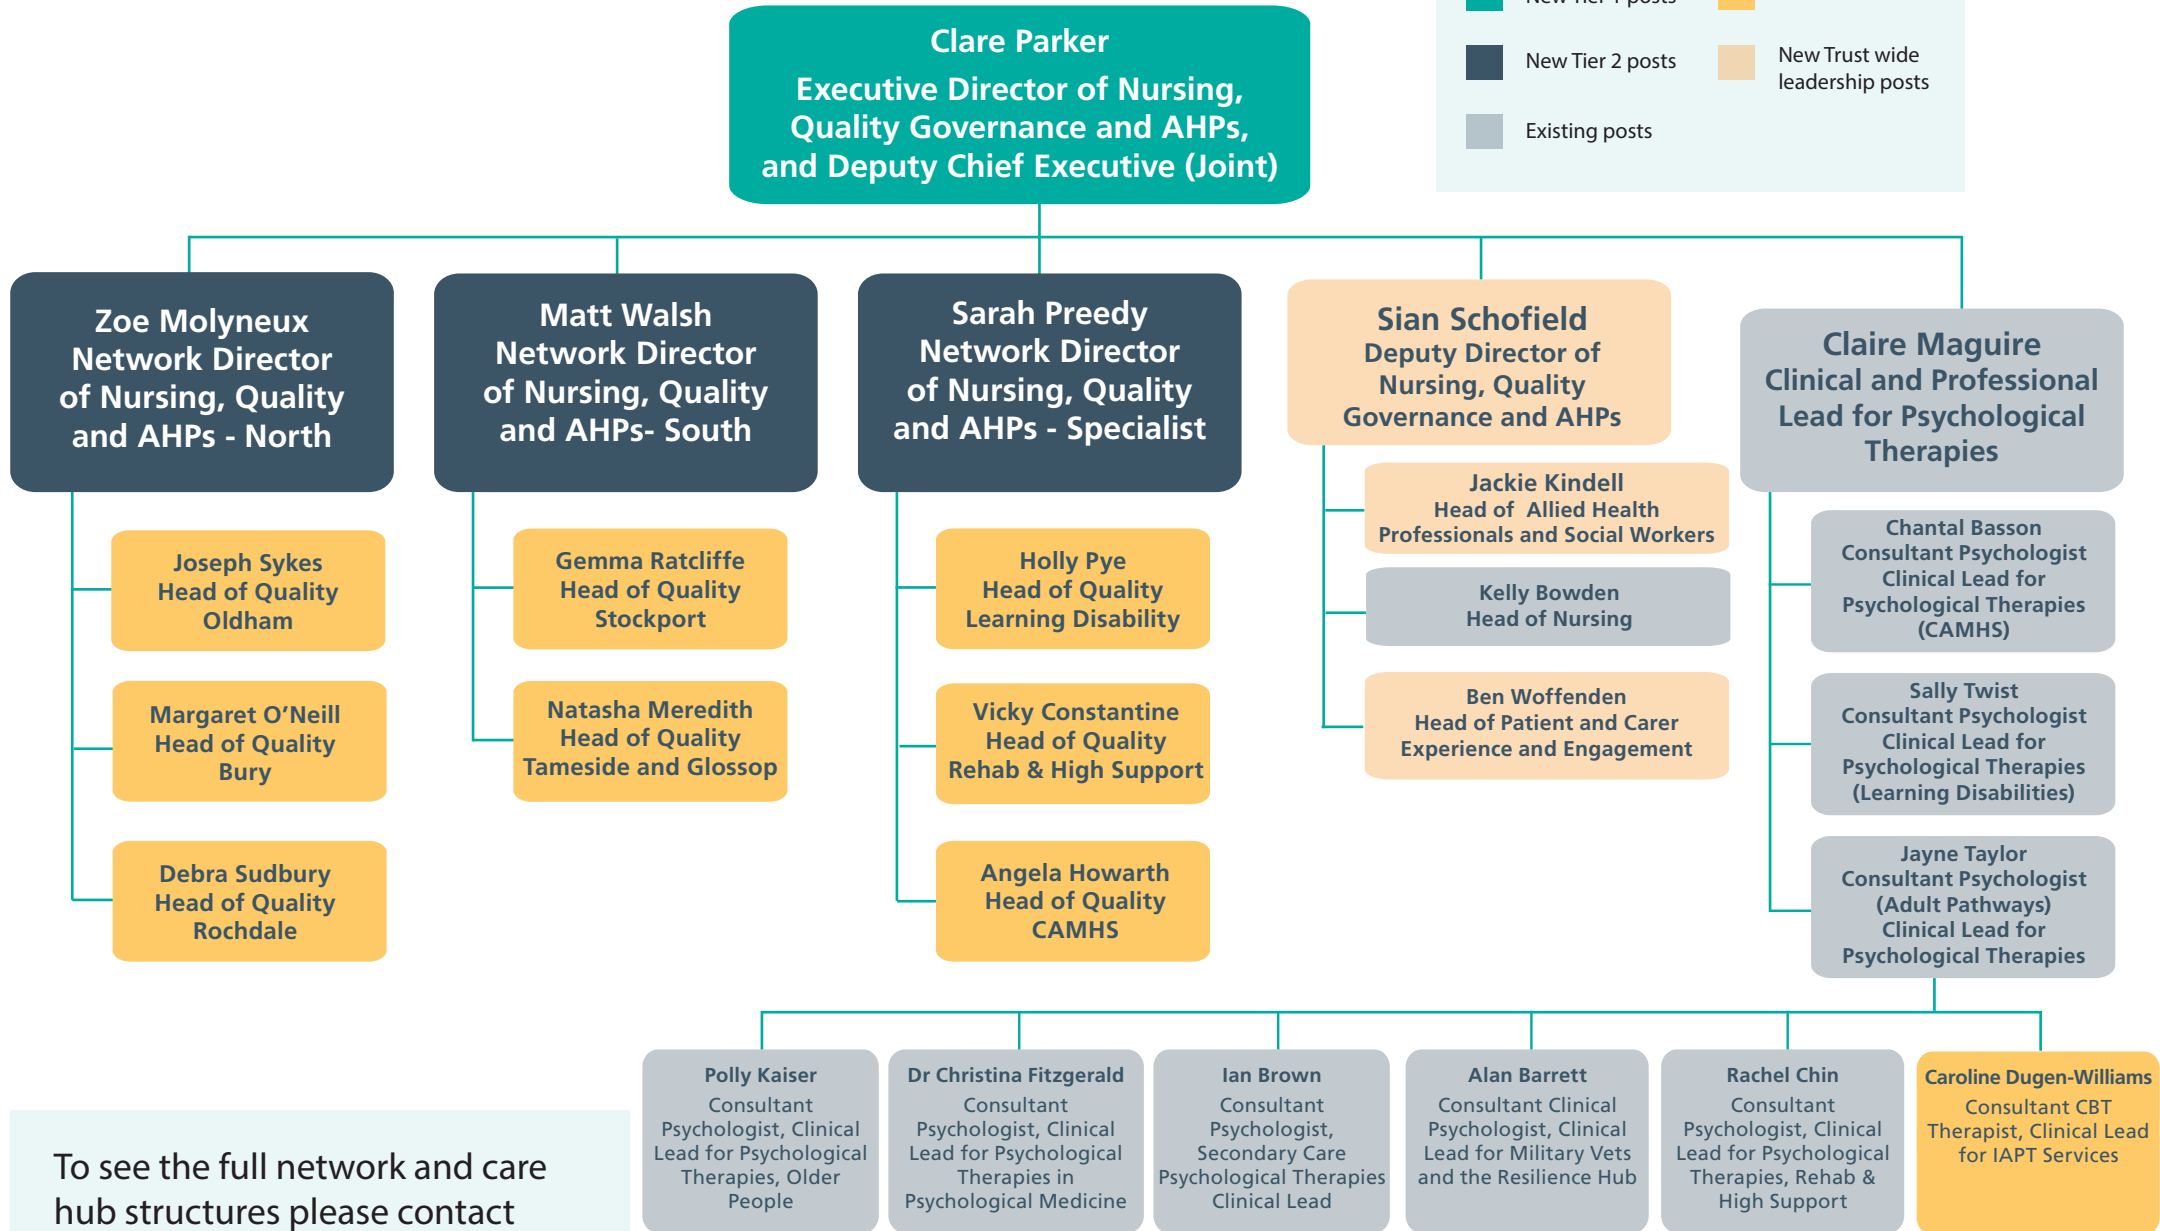

New leadership structure

New leadership structure

To see the full network and care hub structures please contact the lead manager in that area.

New leadership structure

Key:

- New Tier 1 posts
- New Tier 2 posts
- Existing posts
- New Tier 3 posts
- New Trust wide leadership posts

To see the full network and care hub structures please contact the lead manager in that area.

New leadership structure

To see the full network and care hub structures please contact the lead manager in that area.